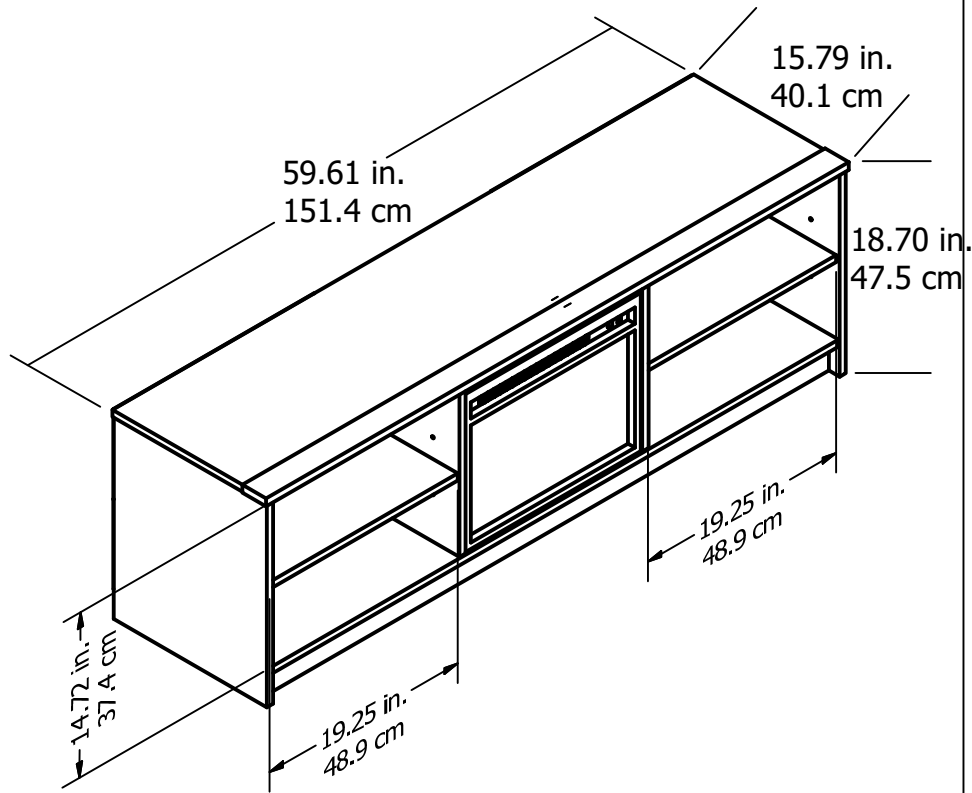

Fireplace TV Cabinet 3919

Wood Breakdown:
PB 95% & MDF 5%
Total storage: 5.18 cubic feet

Overall Product Size:
59.61"W x 15.79"D x 18.70"H
151.4cm W x 40.1cm D x 47.5cm H

Maximum TV (flat screen) Size: 69"

Maximum Weight Capacities
Unit Weight: 70 lbs. (31.75 kg)