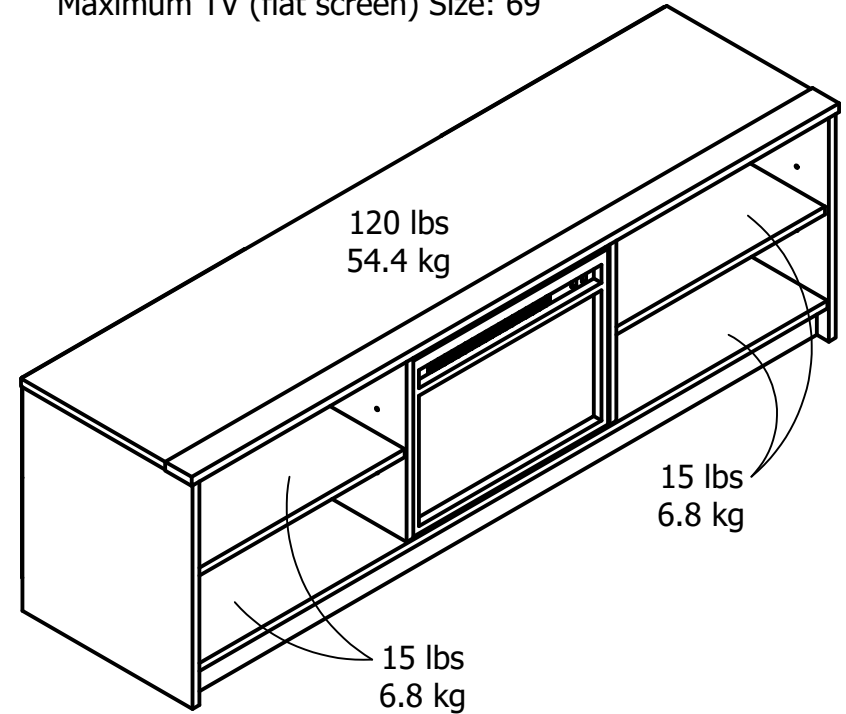

Fireplace TV Cabinet 3919

Wood Breakdown:
PB 95% & MDF 5%
Total storage: 5.18 cubic feet

Overall Product Size:
59.61"W x 15.79"D x 18.70"H
151.4cm W x 40.1cm D x 47.5cm H

Maximum TV (flat screen) Size: 69"

Maximum Weight Capacities
Unit Weight: 70 lbs. (31.75 kg)